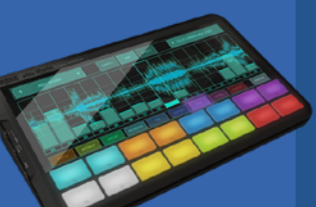

"KORG Gadget" WORLD TOUR MAP

TRADITIONAL

MODERN

Synthesizer

Real Synth

Bass/Guitar

Audio Track

MIDI OUT

Keys

Sampler

Slicer

Maximizer

Drum

Chiptune